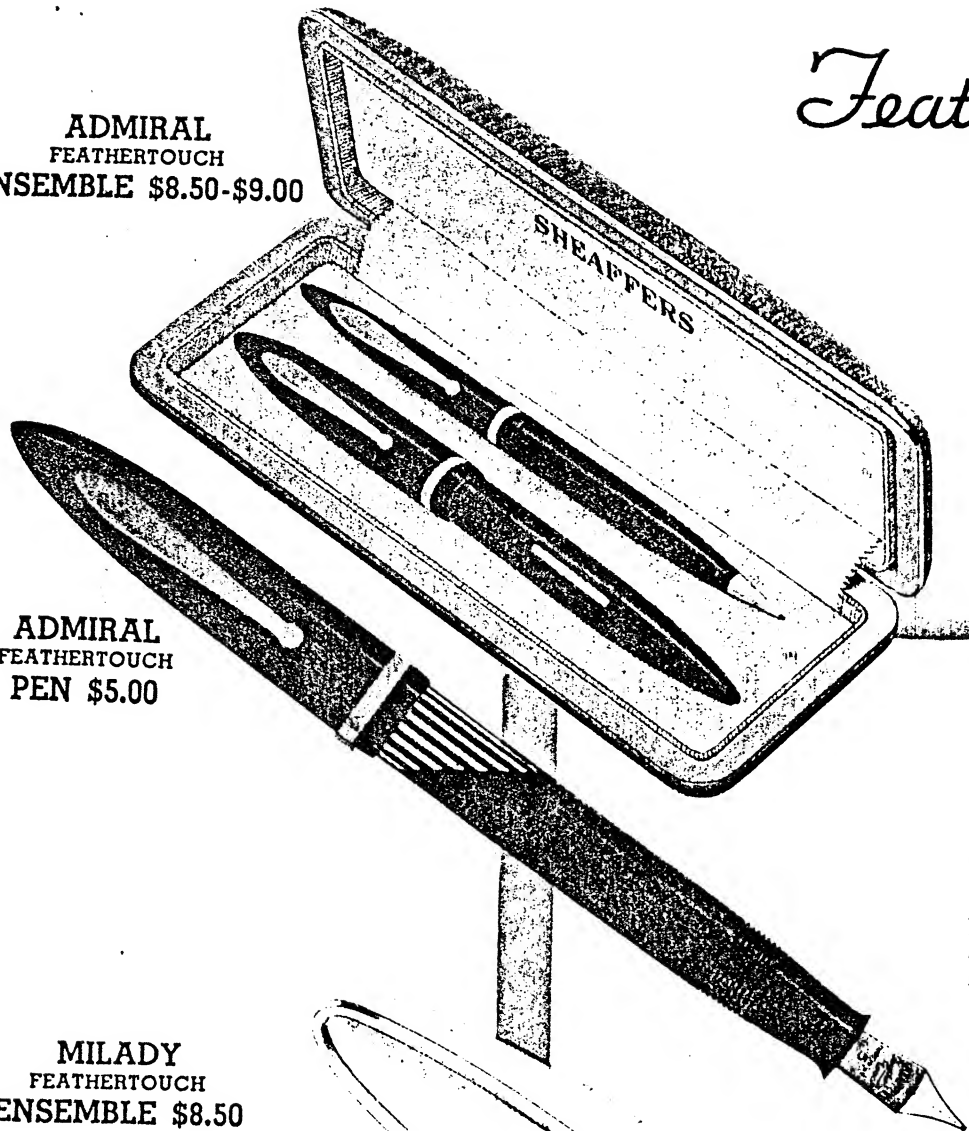

Feathertouch GIFTS

**ADMIRAL
FEATHERTOUCH
ENSEMBLE \$8.50-\$9.00**

**ADMIRAL
FEATHERTOUCH
PEN \$5.00**

FOR MEN AND WOMEN. INCLUDING THE 2-WAY-WRITING FEATHERTOUCH PEN POINT AND FINELINE PENCIL

Handsomely gift-packaged. Made in the streamlined Balance design that defeats hand fatigue. Equipped with the silken-smooth Feathertouch point that writes regular on one side, hair-line on the other perfectly, because of platinum in the tiny pen slit. Here indeed are supreme gift values.